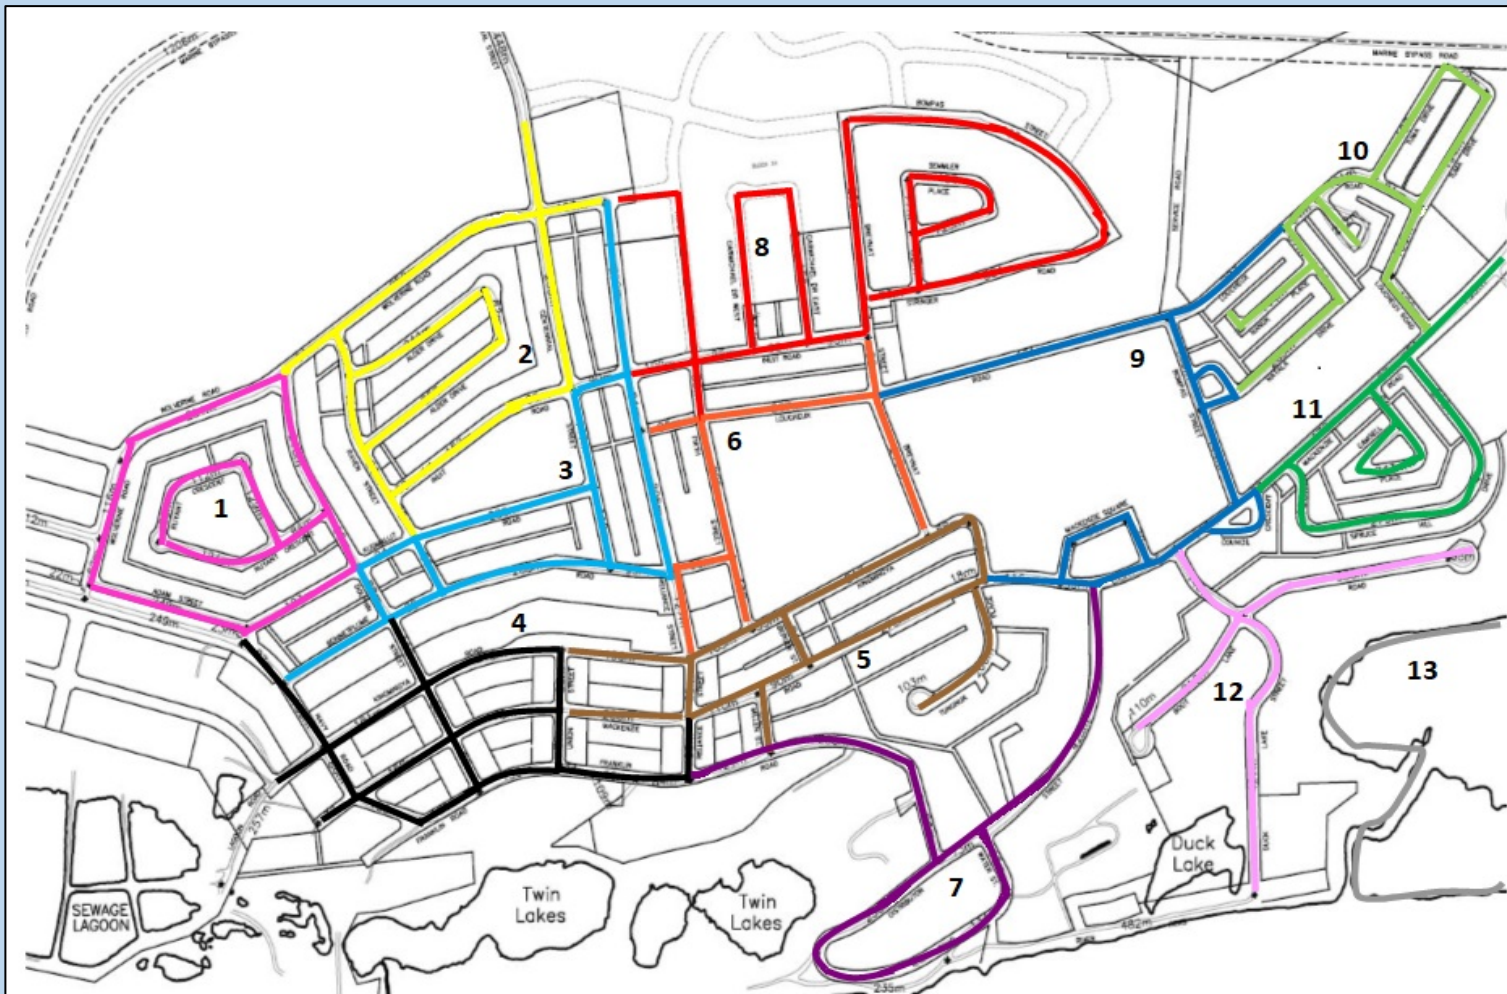

2021 INUVIK SPRING BEAUTIFICATION COMMUNITY CLEAN UP ZONE MAP

- Zone 1 (pink) – Navy Road area
- Zone 2 (yellow) – Wolverine Road area
- Zone 3 (light blue) Bonnetplume Road area
- Zone 4 (black) – Dolphin/Kingmingya area
- Zone 5 (brown) – Mackenzie Road area
- Zone 6 (orange) – Firth Street area
- Zone 7 (purple) – Franklin/Veteran’s Way area

- Zone 8 (red) – Carmichael Road area
- Zone 9 (dark blue) – Bompas Road area
- Zone 10 (light green) – Tuma Road area
- Zone 11 (dark green) – Camsell/Spruce Hill area
- Zone 12 (dark pink) – Boot Lake Road area
- Zone 13 (grey) – Boot Lake Trail area