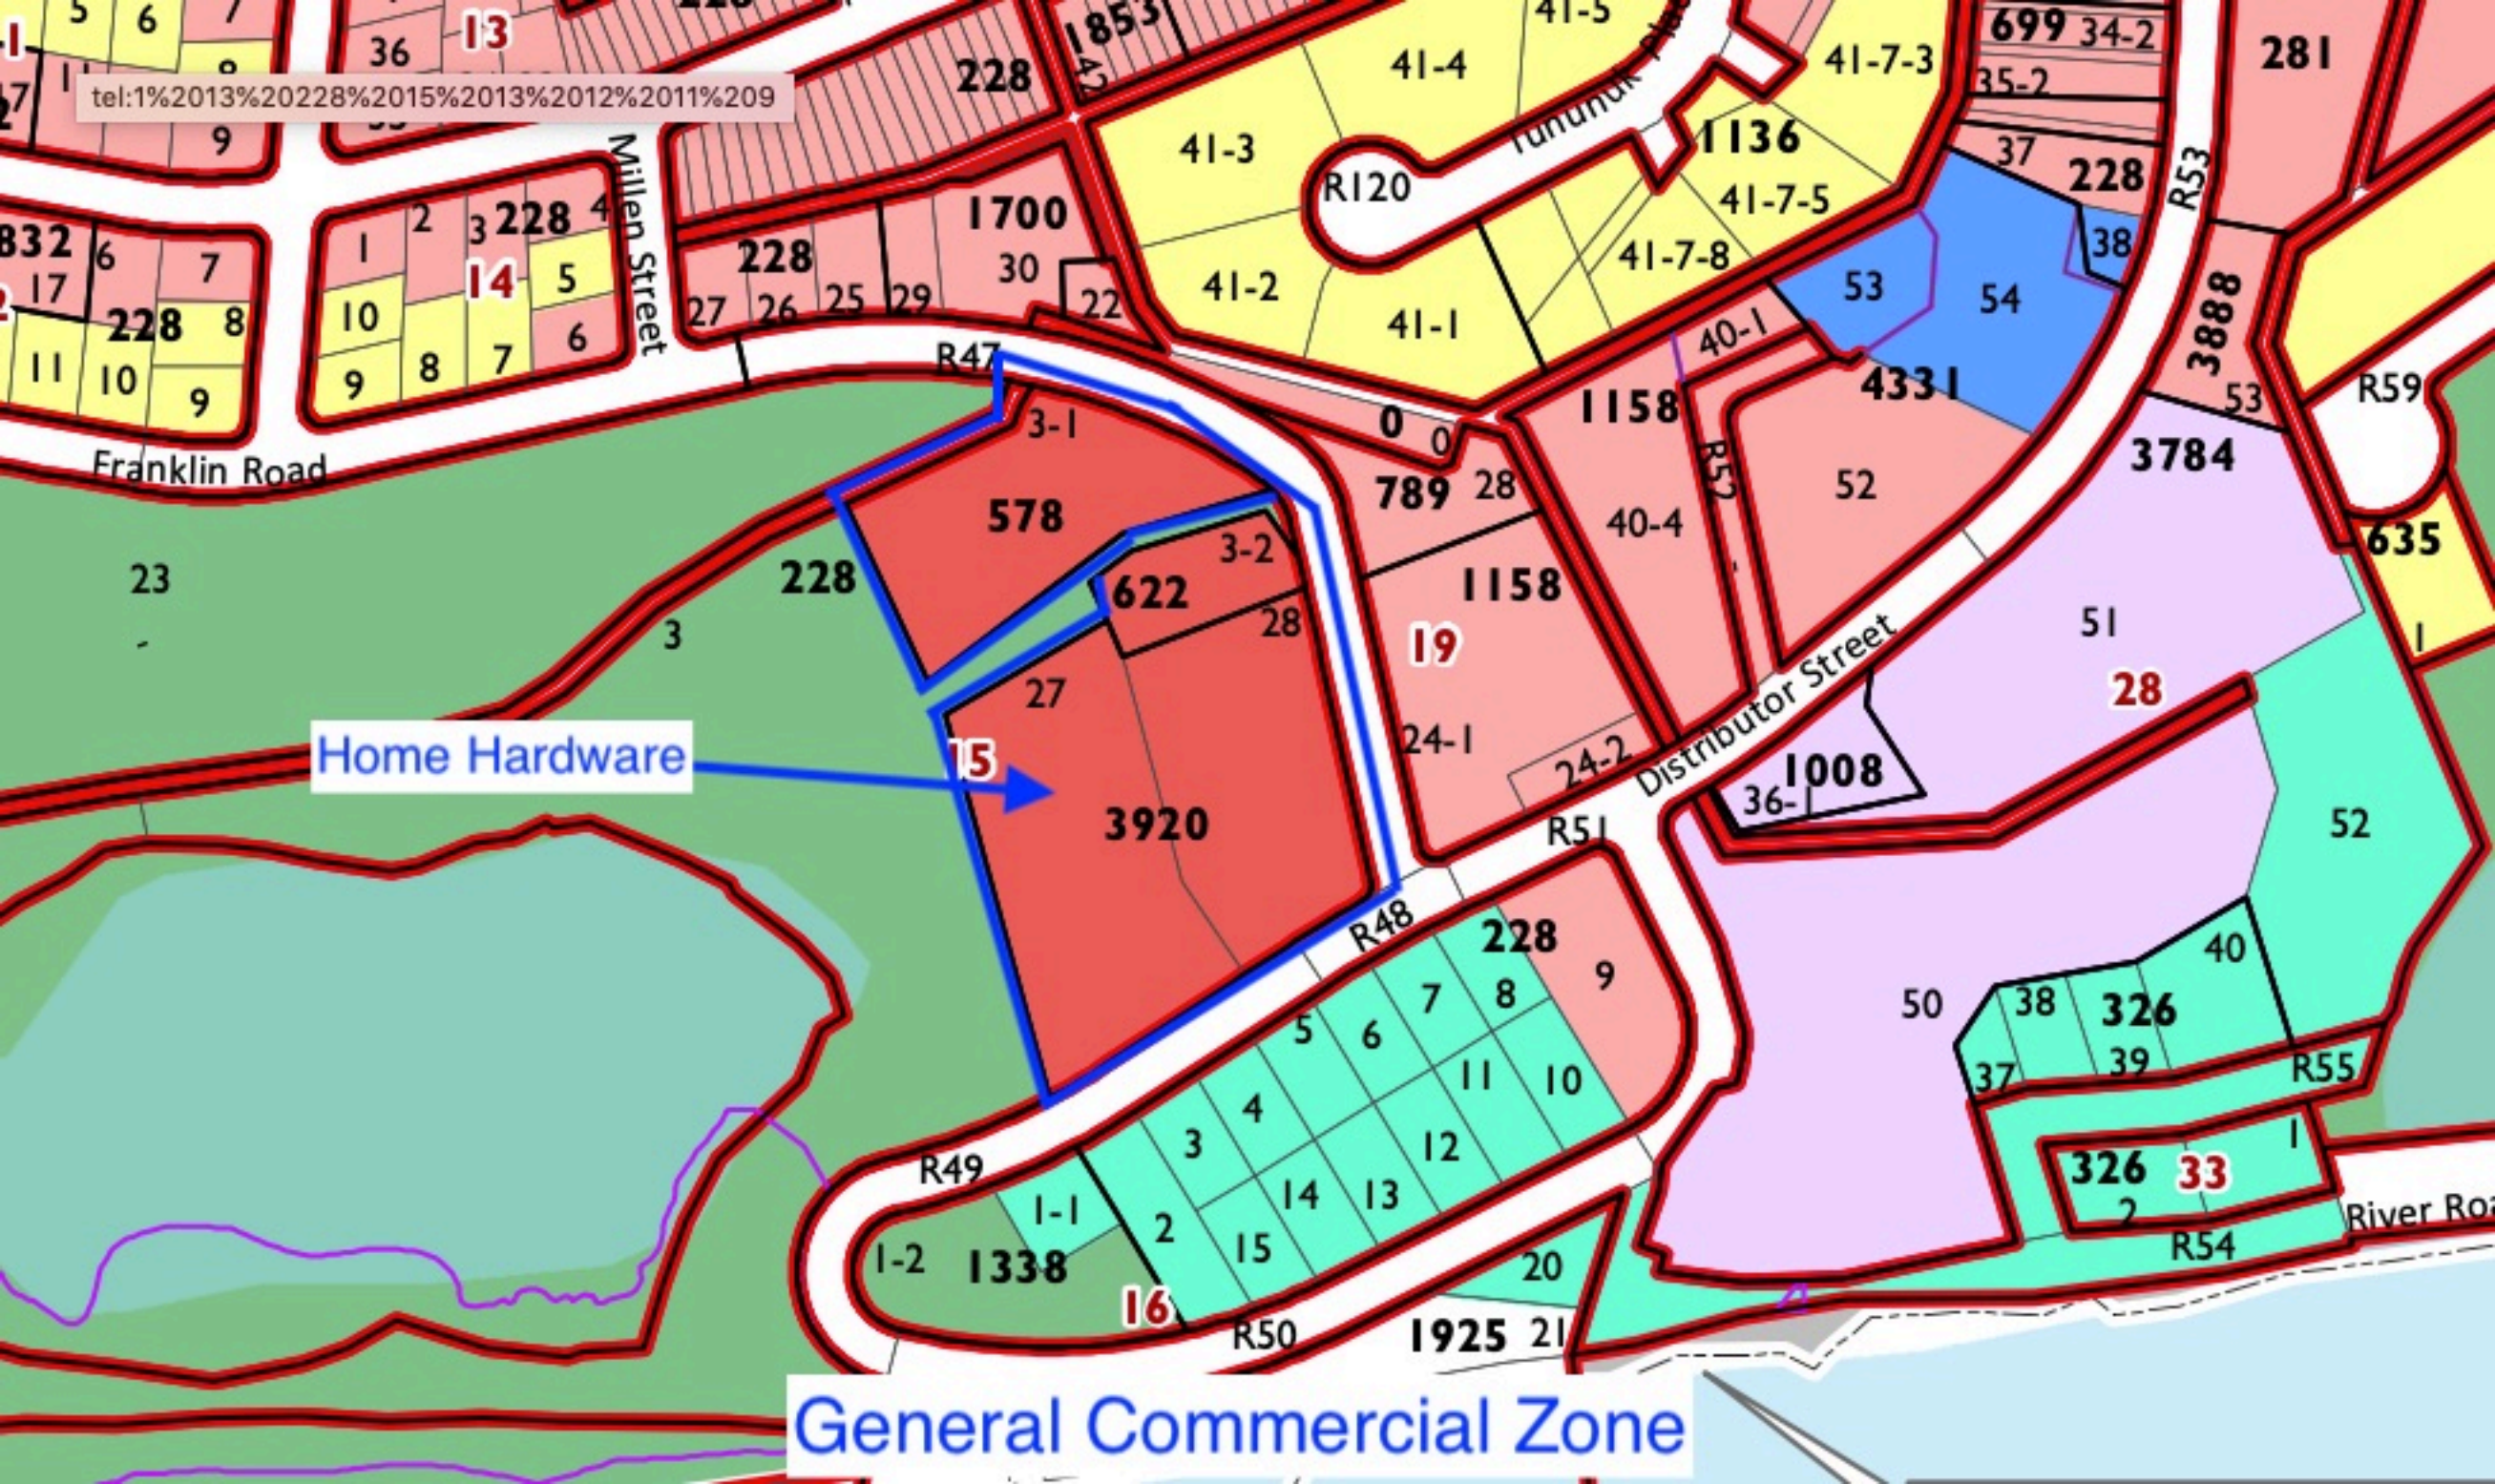

Nova Hotel

General Commercial Zone

tel:1%2013%20228%2015%2013%2012%2011%209

Home Hardware

General Commercial Zone

101

4480

4

4356

2

4272

3

1004

Q107 B/7

1962

3968

4233

Airport Road

R96

91

General Commercial Zone

Road to
Weather Station